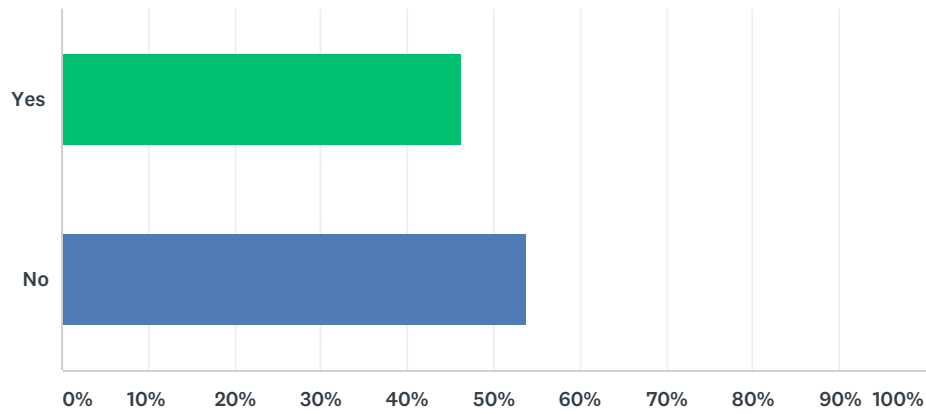

### Q8 Should the League move to an online entry system?

Answered: 156 Skipped: 4

ANSWER CHOICES	RESPONSES	
Yes	46.15%	72
No	53.85%	84
<b>TOTAL</b>		<b>156</b>